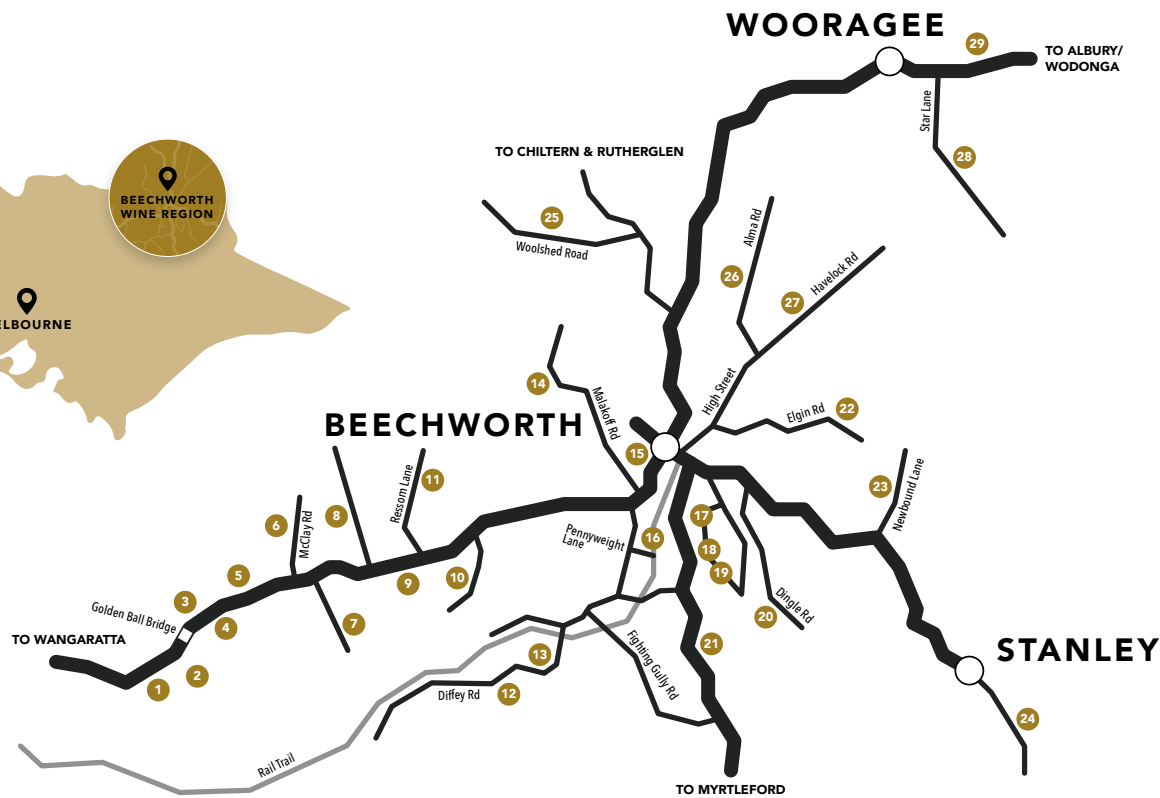

Unfolding from the peaks of the Victorian Alps, the undulating hillside altitudes linked by cavernous cutting valleys produce the perfect harmony of topography, ancient geology, season, light, temperature, and terrain for the Beechworth winemakers to indulge their artistry.

**DESTINATION +** *experience*

VISIT US ONLINE AT  
[beechworthwineregion.com.au](http://beechworthwineregion.com.au)

[beechworthwineregion.com.au](http://beechworthwineregion.com.au)

**1. WEATHERCRAFT** 🍷 🍷 🍷  
03 5727 0518  
1241 Beechworth-Wangaratta Road,  
Everton Upper  
[weathercraft.com.au](http://weathercraft.com.au)

**22. TRAVIARTI** 🍷  
0439 994 075  
39 Elgin Road, Beechworth  
[traviarti.com](http://traviarti.com)

**23. MADMAN'S GULLY** 🍷  
0425 774 660  
31 Newbound Lane, Beechworth  
[madmansgullywines.com.au](http://madmansgullywines.com.au)

**26. SORRENBERG** 🍷  
03 5728 2278  
49 Alma Road, Beechworth  
[sorrenberg.com](http://sorrenberg.com)

**27. HALDON** 🍷 🍷 🍷  
03 5728 2858  
59 Havelock Road, Beechworth  
[haldonestatewines.com.au](http://haldonestatewines.com.au)